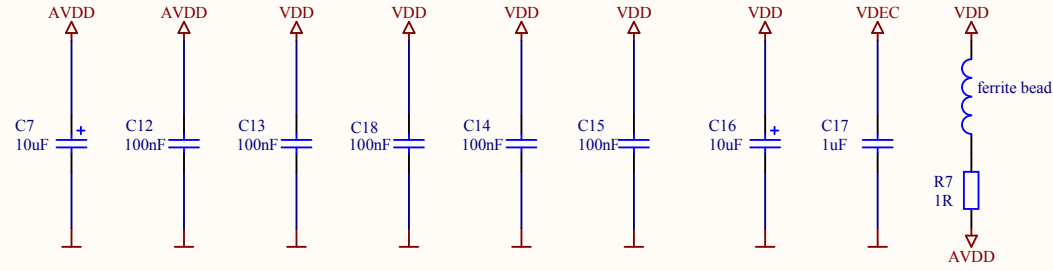

Mikrocontroller

place crystal near EFM32

place caps near crystal

place crystal near EFM32

place caps near crystal

place decoupling caps near EFM32

Title			
EFM32 MCU			
Size	Number	Revision	
A4	DA IoT-LPWC	2.2	
Date:	02.04.2015	Sheet 6 of 8	
File:	C:\Users\...prozessor.SchDoc	Drawn By: Köfinger Michael	