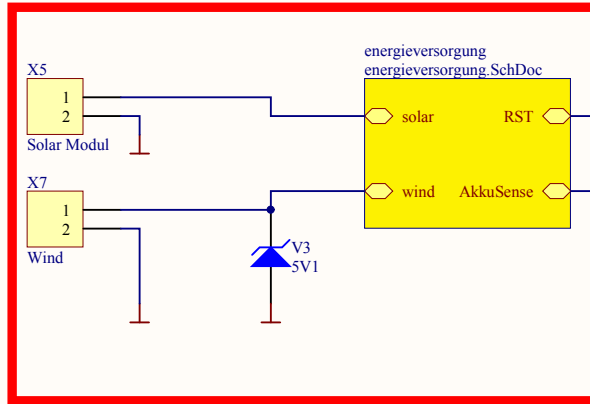

Schaltplan Wetterstation

Energieversorgung