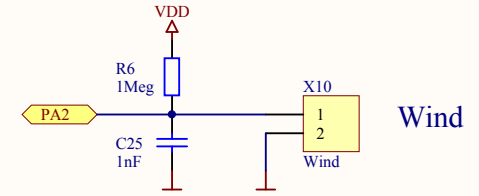

UV-Index

RC-Filer (T=1ms) to debounce the reed relais