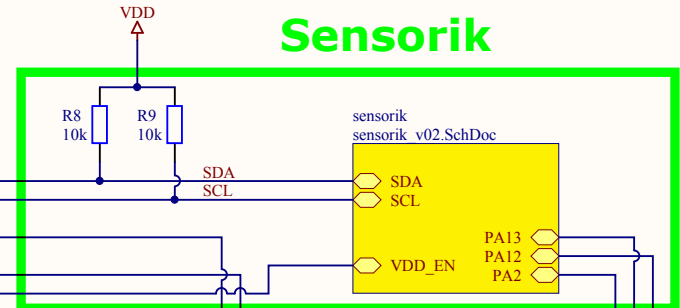

Mikrocontroller

place crystal near EFM32

place caps near crystal

place crystal near EFM32

place caps near crystal

place decoupling caps near EFM32

Title			
EFM32 MCU			
Size	Number	Revision	
A4	DA IoT-LPWC	2.2	
Date:	02.04.2015	Sheet 6 of 8	
File:	C:\Users\...prozessor.SchDoc	Drawn By: Köfinger Michael	

Sensorik

Temperatur, rel. Luftfeuchtigkeit

UV-Index

RC-Filer (T=1ms) to debounce the reed relais

Title Sensorik		
Size A4	Number DA IoT-LPWC	Revision 2
Date: 02.04.2015	Sheet 7 of 8	
File: C:\Users\...\sensorik_v02.SchDoc	Drawn By: Köfing Michael	

Schaltplan Wetterstation

Energieversorgung

Sensorik

Mikrocontroller

Funkverbindung

Title Wetterstation		
Size A4	Number DA IoT-LPWC	Revision 2
Date: 02.04.2015	Sheet 1 of 8	
File: C:\Users\...\wetterstation.SchDoc	Drawn By: Köfinger Michael	