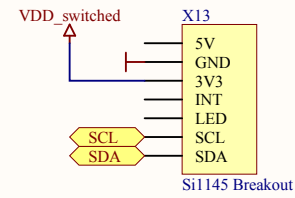

UV-Index

RC-Filer (T=1ms) to debounce the reed relais