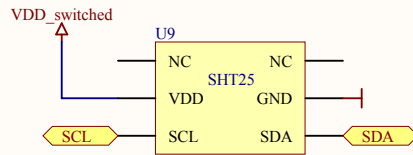

Title Akkuladeschaltung für Li-Io Akku		
Size A4	Number DA IoT-LPWC	Revision 1
Date: 02.04.2015	Sheet 4 of 8	
File: C:\Users\...\LTC4077.SchDoc	Drawn By: Köfing Michael	

Title		
Spannungs-Komparator + LDO Spannungsregler		
Size	Number	Revision
A4	DA IoT-LPWC	1
Date:	02.04.2015	Sheet 5 of 8
File:	C:\Users\...\power management.SchDoc	Drawn By: Köfing Michael

Mikrocontroller

place crystal near EFM32

place caps near crystal

place crystal near EFM32

place caps near crystal

place decoupling caps near EFM32

Title			
EFM32 MCU			
Size	Number	Revision	
A4	DA IoT-LPWC	2.2	
Date:	02.04.2015	Sheet 6 of 8	
File:	C:\Users\...prozessor.SchDoc	Drawn By: Köfinger Michael	

Sensorik

Temperatur, rel. Luftfeuchtigkeit

UV-Index

RC-Filer (T=1ms) to debounce the reed relais

Title Sensorik		
Size A4	Number DA IoT-LPWC	Revision 2
Date: 02.04.2015	Sheet 7 of 8	
File: C:\Users\...\sensorik_v02.SchDoc	Drawn By: Köfing Michael	