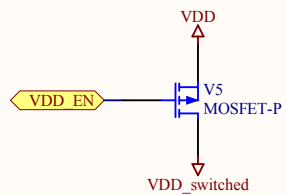

Sensorik

Temperatur, rel. Luftfeuchtigkeit

UV-Index

RC-Filer (T=1ms) to debounce the reed relais

Title Sensorik		
Size A4	Number DA IoT-LPWC	Revision 2
Date: 02.04.2015	Sheet 7 of 8	
File: C:\Users\...\sensorik_v02.SchDoc	Drawn By: Köfing Michael	