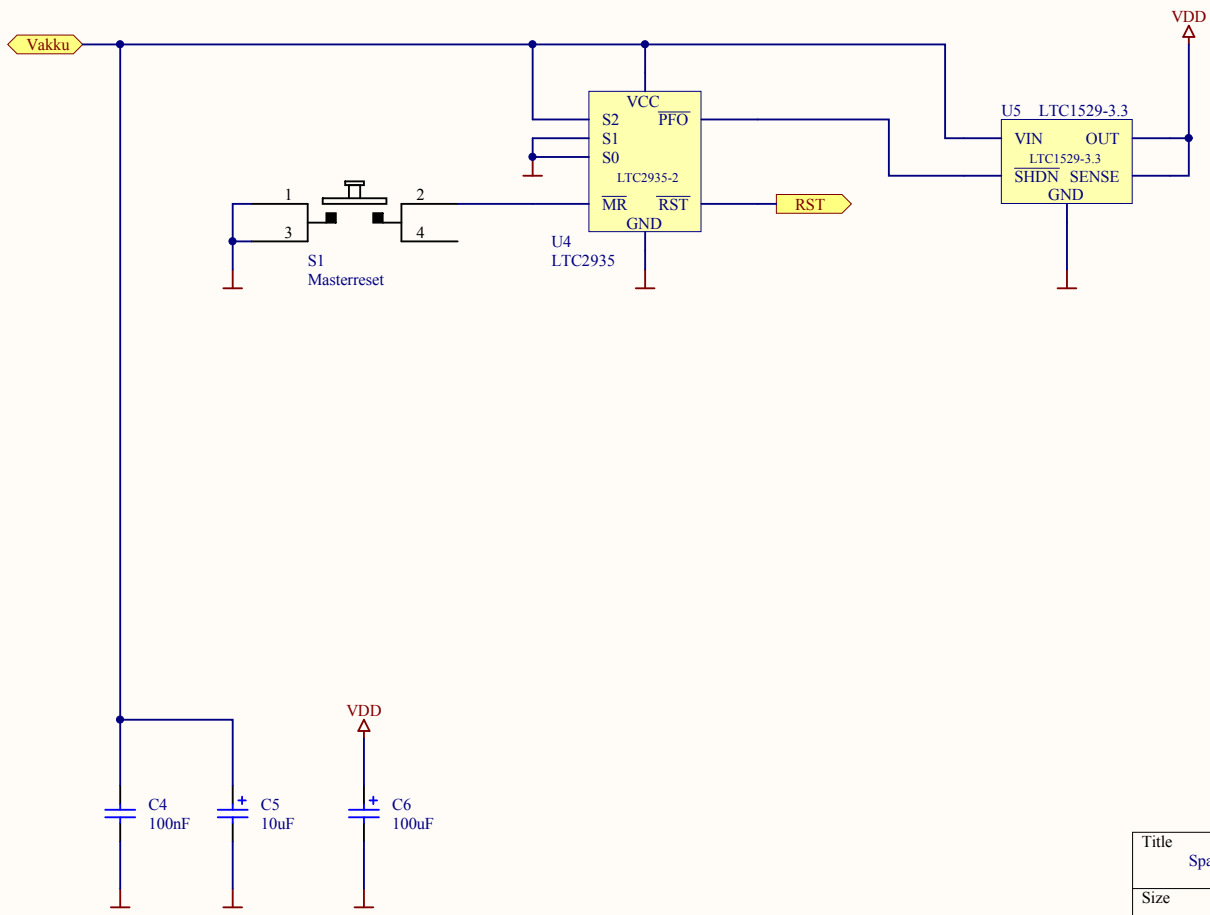

Funkverbindung

ZigBee

GPS

Title			
Funkverbindung			
Size	Number	Revision	
A4	DA IoT-LPWC	2	
Date:	02.04.2015	Sheet 8 of 8	
File:	C:\Users\...funkverbinung.SchDoc	Drawn By: Köfinger Michael	

Title		
Solar Harvester LTC3105		
Size	Number	Revision
A4	DA IoT-LPWC	1
Date:	02.04.2015	Sheet 3 of 8
File:	C:\Users\...\LTC3105.SchDoc	Drawn By: Köfinger Michael

Title Akkuladeschaltung für Li-Io Akku		
Size A4	Number DA IoT-LPWC	Revision 1
Date: 02.04.2015	Sheet 4 of 8	
File: C:\Users\...\LTC4077.SchDoc	Drawn By: Köfing Michael	

Title		
Spannungs-Komparator + LDO Spannungsregler		
Size	Number	Revision
A4	DA IoT-LPWC	1
Date:	02.04.2015	Sheet 5 of 8
File:	C:\Users\...\power management.SchDoc	Drawn By: Köfing Michael

Mikrocontroller

place crystal near EFM32

place caps near crystal

place crystal near EFM32

place caps near crystal

place decoupling caps near EFM32

Title			
EFM32 MCU			
Size	Number	Revision	
A4	DA IoT-LPWC	2.2	
Date:	02.04.2015	Sheet 6 of 8	
File:	C:\Users\...prozessor.SchDoc	Drawn By: Köfinger Michael	