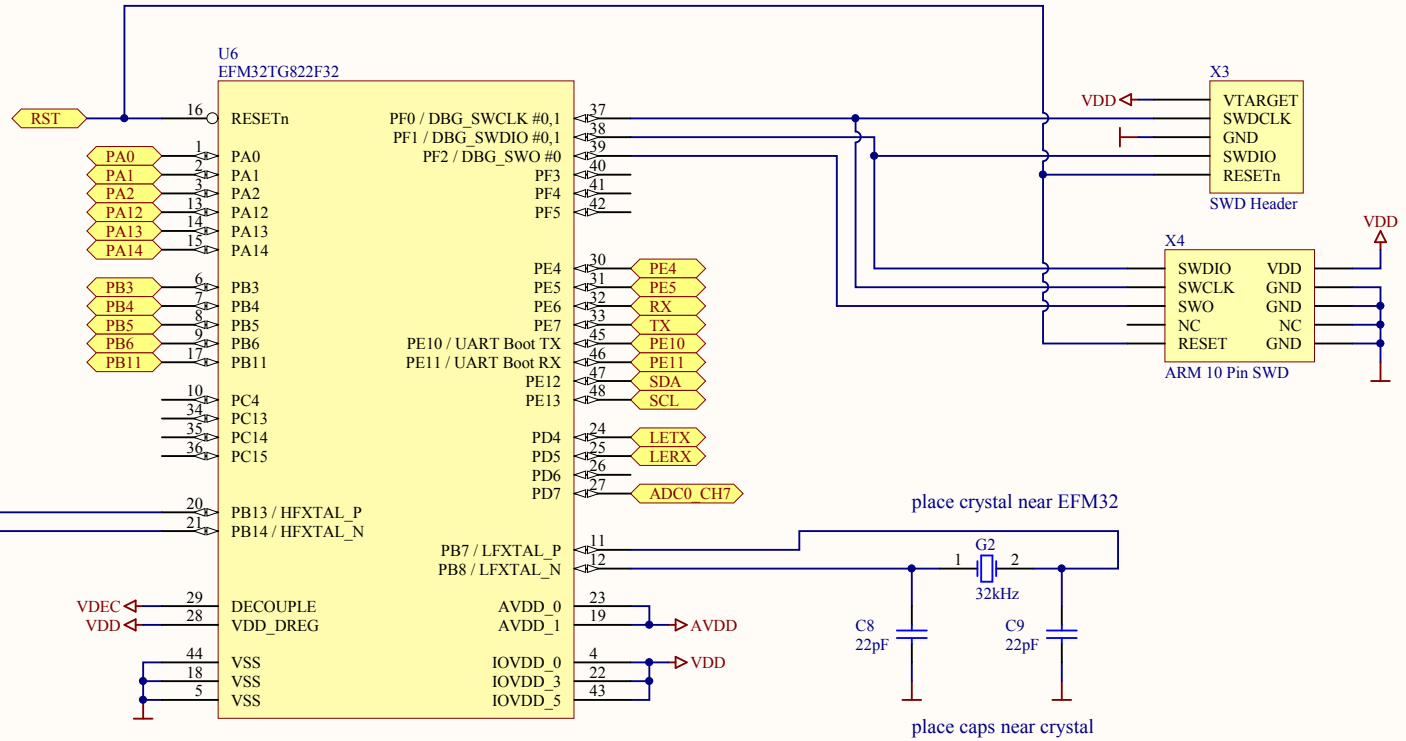

Funkverbindung

ZigBee

GPS

Title			
Funkverbindung			
Size	Number	Revision	
A4	DA IoT-LPWC	2	
Date:	02.04.2015	Sheet 8 of 8	
File:	C:\Users\...funkverbinung.SchDoc	Drawn By: Köfinger Michael	

Title		
Solar Harvester LTC3105		
Size	Number	Revision
A4	DA IoT-LPWC	1
Date:	02.04.2015	Sheet 3 of 8
File:	C:\Users\...\LTC3105.SchDoc	Drawn By: Köfinger Michael

Title Akkuladeschaltung für Li-Io Akku		
Size A4	Number DA IoT-LPWC	Revision 1
Date: 02.04.2015	Sheet 4 of 8	
File: C:\Users\...\LTC4077.SchDoc	Drawn By: Köfing Michael	

Title		
Spannungs-Komparator + LDO Spannungsregler		
Size	Number	Revision
A4	DA IoT-LPWC	1
Date:	02.04.2015	Sheet 5 of 8
File:	C:\Users\...\power management.SchDoc	Drawn By: Köfing Michael

Mikrocontroller

place crystal near EFM32

place caps near crystal

place crystal near EFM32

place caps near crystal

place decoupling caps near EFM32

Title			
EFM32 MCU			
Size	Number	Revision	
A4	DA IoT-LPWC	2.2	
Date:	02.04.2015	Sheet 6 of 8	
File:	C:\Users\...prozessor.SchDoc	Drawn By: Köfinger Michael	