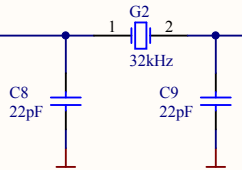

Mikrocontroller

place crystal near EFM32

place caps near crystal

place crystal near EFM32

place caps near crystal

place decoupling caps near EFM32

Title			
EFM32 MCU			
Size	Number	Revision	
A4	DA IoT-LPWC	2.2	
Date:	02.04.2015	Sheet 6 of 8	
File:	C:\Users\...prozessor.SchDoc	Drawn By: Köfinger Michael	