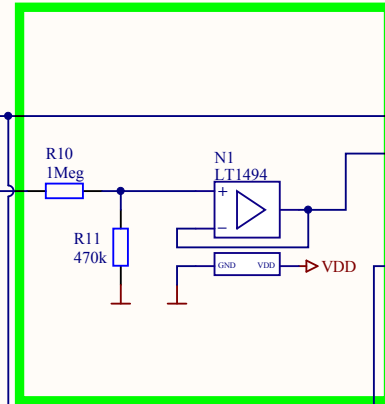

Schaltplan Wetterstation

Energieversorgung