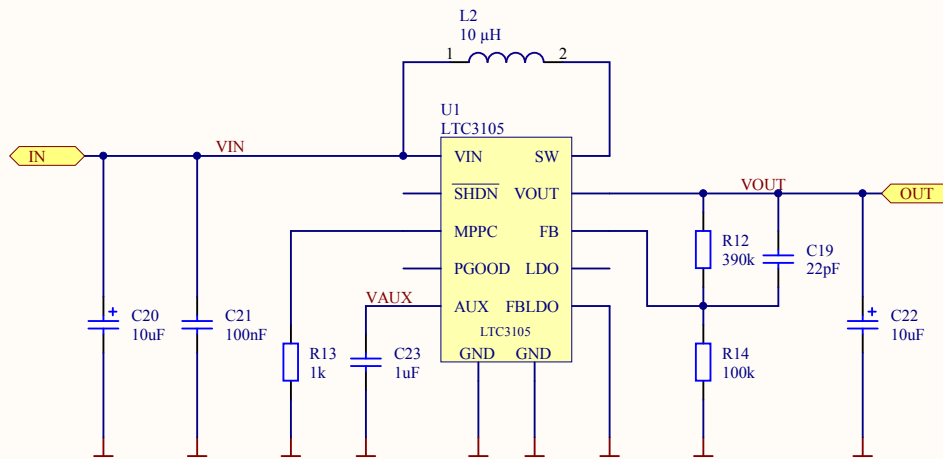

Funkverbindung

ZigBee

GPS

Title			
Funkverbindung			
Size	Number	Revision	
A4	DA IoT-LPWC	2	
Date:	02.04.2015	Sheet 8 of 8	
File:	C:\Users\...funkverbinung.SchDoc	Drawn By: Köfinger Michael	

Title		
Solar Harvester LTC3105		
Size	Number	Revision
A4	DA IoT-LPWC	1
Date:	02.04.2015	Sheet 3 of 8
File:	C:\Users\...\LTC3105.SchDoc	Drawn By: Köfinger Michael

Title Akkuladeschaltung für Li-Io Akku		
Size A4	Number DA IoT-LPWC	Revision 1
Date: 02.04.2015	Sheet 4 of 8	
File: C:\Users\...\LTC4077.SchDoc	Drawn By: Köfing Michael	

Title		
Spannungs-Komparator + LDO Spannungsregler		
Size	Number	Revision
A4	DA IoT-LPWC	1
Date:	02.04.2015	Sheet 5 of 8
File:	C:\Users\...\power management.SchDoc	Drawn By: Köfing Michael

Mikrocontroller

place crystal near EFM32

place caps near crystal

place crystal near EFM32

place caps near crystal

place decoupling caps near EFM32

Title			
EFM32 MCU			
Size	Number	Revision	
A4	DA IoT-LPWC	2.2	
Date:	02.04.2015	Sheet 6 of 8	
File:	C:\Users\...prozessor.SchDoc	Drawn By: Köfinger Michael	