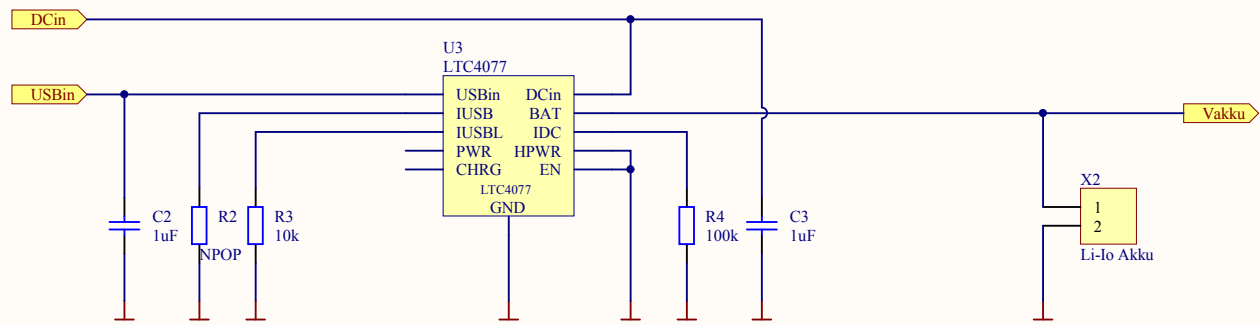

Funkverbindung

ZigBee

GPS

Title			
Funkverbindung			
Size	Number	Revision	
A4	DA IoT-LPWC	2	
Date:	02.04.2015	Sheet 8 of 8	
File:	C:\Users\...funkverbinung.SchDoc	Drawn By: Köfinger Michael	

Title		
Solar Harvester LTC3105		
Size	Number	Revision
A4	DA IoT-LPWC	1
Date:	02.04.2015	Sheet 3 of 8
File:	C:\Users\...\LTC3105.SchDoc	Drawn By: Köfinger Michael

Title Akkuladeschaltung für Li-Io Akku		
Size A4	Number DA IoT-LPWC	Revision 1
Date: 02.04.2015	Sheet 4 of 8	
File: C:\Users\...\LTC4077.SchDoc	Drawn By: Köfing Michael	

Title		
Spannungs-Komparator + LDO Spannungsregler		
Size	Number	Revision
A4	DA IoT-LPWC	1
Date:	02.04.2015	Sheet 5 of 8
File:	C:\Users\...\power management.SchDoc	Drawn By: Köfing Michael

Mikrocontroller

place crystal near EFM32

place caps near crystal

place crystal near EFM32

place caps near crystal

place decoupling caps near EFM32

Title			
EFM32 MCU			
Size	Number	Revision	
A4	DA IoT-LPWC	2.2	
Date:	02.04.2015	Sheet 6 of 8	
File:	C:\Users\...prozessor.SchDoc	Drawn By: Köfinger Michael	