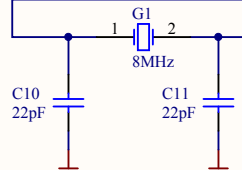

place crystal near EFM32

place caps near crystal

place crystal near EFM32