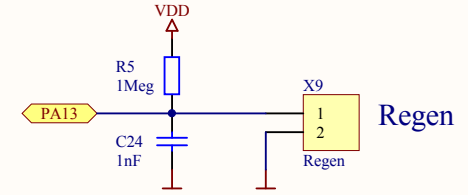

UV-Index

RC-Filer (T=1ms) to debounce the reed relais