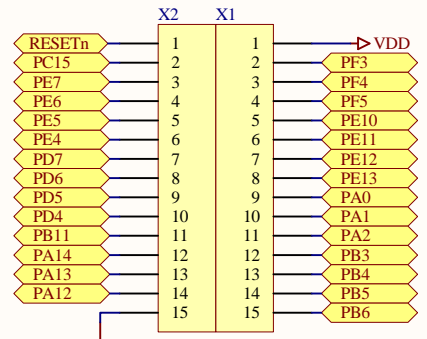

EFM32 DIL Adapter 30 pol.

Title			
EFM32 DIL Adapter 30pol			
Size	Number	Revision	
A4	DA IoT-LPWC	V2.2	
Date:	26.10.2014	Sheet 1 of 1	
File:	C:\Users\...efm32_dil_adapter_v22_all.SchDoc Drawn By: Köfinger Michael		