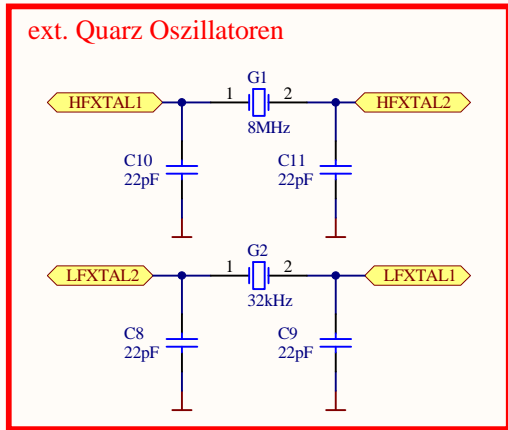

EFM32 DIL Adapter 30 pol.

Title			
EFM32 DIL Adapter 30pol			
Size	Number	Revision	
A4	DA IoT-LPWC	V2.2	
Date:	26.10.2014	Sheet 1 of 1	
File:	C:\Users\...efm32_dil_adapter_v22_all.SchDoc Drawn By: Köfinger Michael		