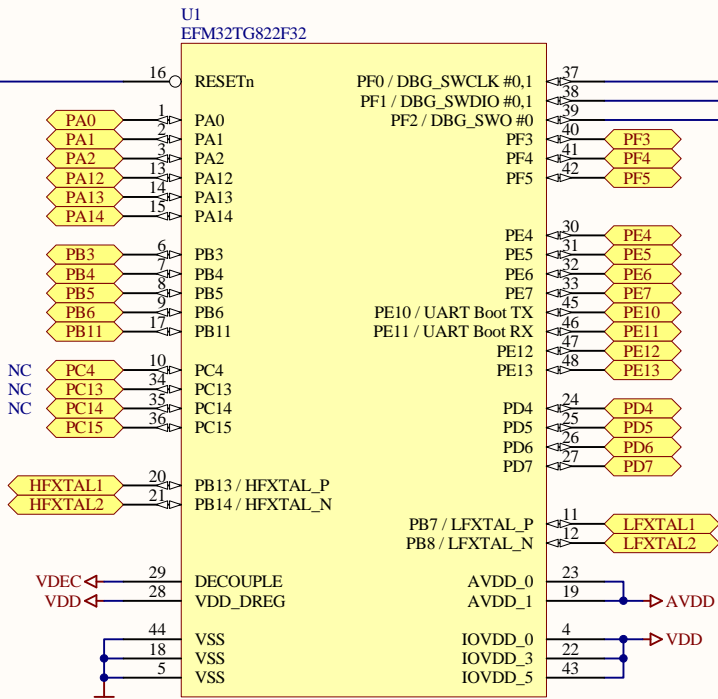

EFM32 DIL Adapter 30 pol.

Title			
EFM32 DIL Adapter 30pol			
Size	Number	Revision	
A4	DA IoT-LPWC	V2.2	
Date:	26.10.2014	Sheet 1 of 1	
File:	C:\Users\...efm32_dil_adapter_v22_all.SchDoc Drawn By: Köfinger Michael		