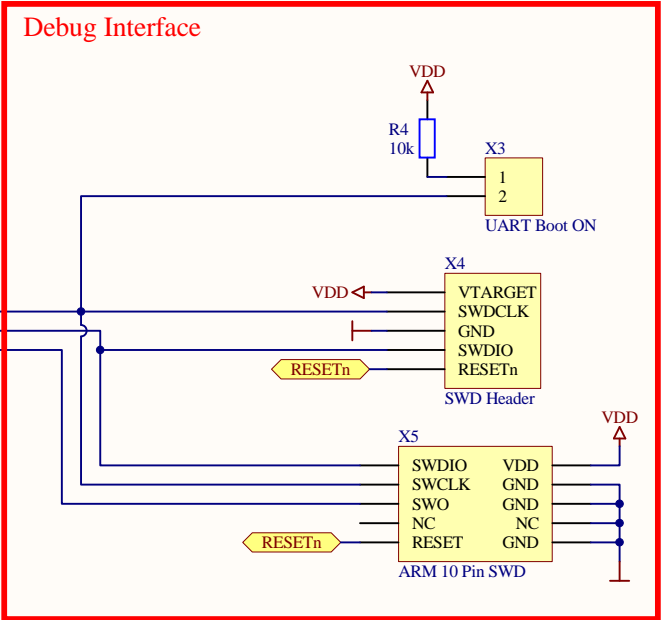

EFM32 DIL Adapter 30 pol.

Title			
EFM32 DIL Adapter 30pol			
Size	Number	Revision	
A4	DA IoT-LPWC	V2.2	
Date:	26.10.2014	Sheet 1 of 1	
File:	C:\Users\...efm32_dil_adapter_v22_all.SchDoc Drawn By: Köfinger Michael		