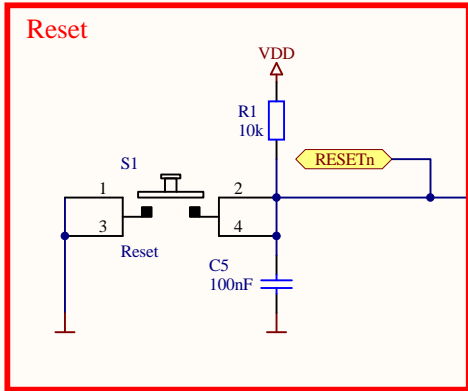

EFM32 DIL Adapter 30 pol.

Title			
EFM32 DIL Adapter 30pol			
Size	Number	Revision	
A4	DA IoT-LPWC	V2.2	
Date:	26.10.2014	Sheet 1 of 1	
File:	C:\Users\...efm32_dil_adapter_v22_all.SchDoc Drawn By: Köfinger Michael		