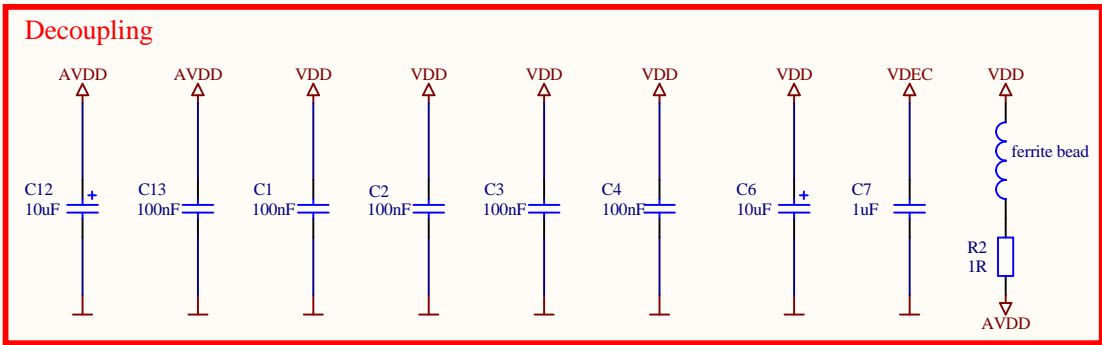

EFM32 DIL Adapter 30 pol.

Title			
EFM32 DIL Adapter 30pol			
Size	Number	Revision	
A4	DA IoT-LPWC	V2.2	
Date:	26.10.2014	Sheet 1 of 1	
File:	C:\Users\...efm32_dil_adapter_v22_all.SchDoc Drawn By: Köfinger Michael		